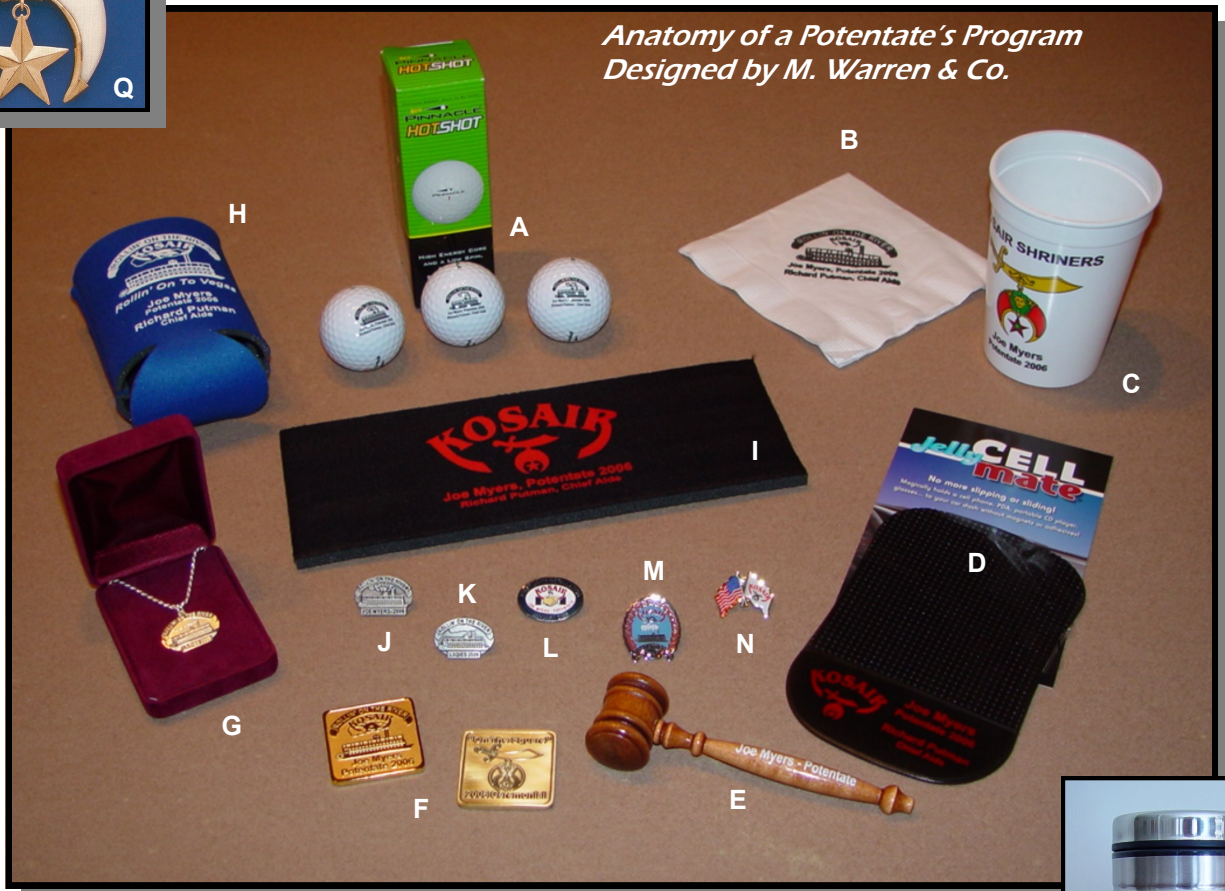

# We Can Help You Create a Distinctive Program For Your Year as Potentate!

- A. Golf Balls: Sleeves of three with your logo. Perfect for tournaments and scrambles.
- B. Napkins: For everyday use at the Temple bar, unit rooms and special events.
- C. Cups: Printed with four-color Shrine emblem and your logo/lettering in one color.
- D. Cellmate: Used to hold cell phones, pagers, sunglasses, etc. on the dashboard of any vehicle. A great "anytime" gift or use as a fundraiser.
- E. Miniature Gavel: Real wood gavel in miniature to commemorate installation night.
- F. Medallion: Die Struck medallion. A great gift for visiting dignitaries, ceremonials and special circumstances.
- G. Sterling Silver Pendant and Necklace for the Ladies.
- H. Can Cooler: Economy beverage insulator that folds flat.

*Anatomy of a Potentate's Program  
Designed by M. Warren & Co.*

f  
r  
a  
t  
l  
i  
n  
e  
·  
n  
e  
t

- I. Slap-Around Beverage Insulator: Neat new twist on a popular item. Makes a great gift for stag events.
- J. Potentate's Lapel Pin
- K. Ladies' Lapel Pin
- L. Installation Night Commemorative Lapel Pin
- M. Special Event Lapel Pin (Kentucky Derby party)
- N. Recruiting Lapel Pin: Given to Nobles who recruit a Novice
- O. Stainless Insulated Travel Mug: Used as a year-end "Thank You" gift.
- P. Past Potentate Lapel Pin in 14K with 11 high quality CZ's
- Q. Potentate or Past Potentate's Breast Jewel (Snake Chain Available)

**Anatline™**  
EMBLEMATICS  
by M. Warren & Co.

P.O. Box 9258  
Louisville, KY 40209

1-877-459-1440  
(502)459-1440

*We accept all major credit cards.*